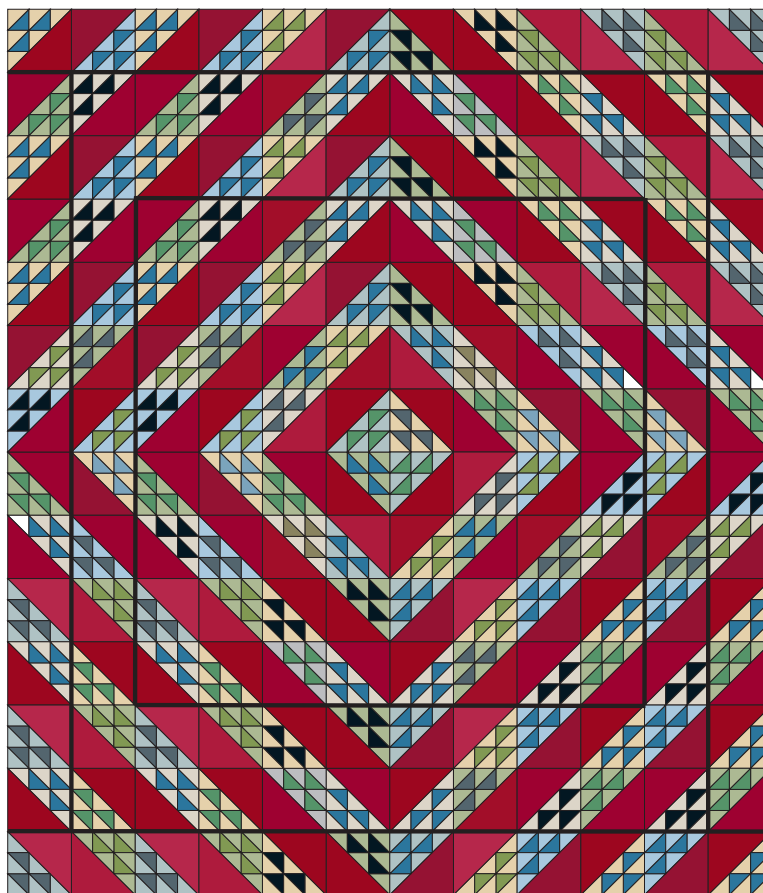

# SIZE OPTIONS: Red Sky at Night

From the July/August 2007 issue of *Fons & Porter's Love of Quilting*

## MORE SIZE OPTIONS

	Twin (75" x 90")	Full (90" x 90")	Queen (90" x 105")
<b>Blocks</b>	120 blocks	144 blocks	168 blocks
<b>Setting</b>	10 x 12 blocks	12 x 12 blocks	12 x 14 blocks
<b>Assorted red prints</b>	15 fat quarters	18 fat quarters	21 fat quarters
<b>Assorted dark prints</b>	10 fat quarters	12 fat quarters	14 fat quarters
<b>Assorted light prints</b>	20 fat quarters	24 fat quarters	28 fat quarters
<b>Red print</b>	¾ yard	¾ yard	⅞ yard
<b>Backing Fabric</b>	5½ yards	8¼ yards	8¼ yards
<b>Batting</b>	Full-size	King-size	King-size