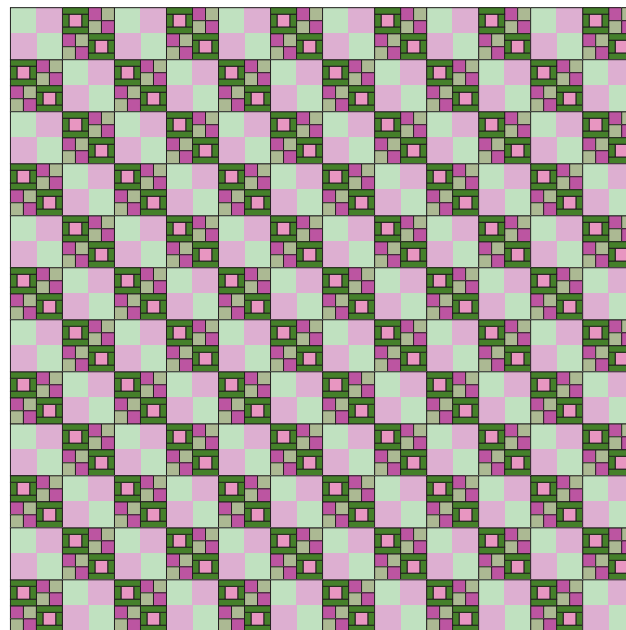

SIZE OPTIONS: Floragraphix

From the Fall 2007 issue of *Fons & Porter's Easy Quilts*

Crib

Full/Queen

King

MORE SIZE OPTIONS

	Crib (27" x 45")	Full/Queen (81" x 90")	King (108" x 108")
Pieced Blocks	7	45	72
Plain Blocks	8	45	72
Setting	3 x 5 blocks	9 x 10 blocks	12 x 12 blocks
Bouquet print	¾ yard	3½ yards	5 yards
Rose print	⅛ yard	⅝ yard	⅞ yard
Green print	⅜ yard	1¼ yards	2¾ yards
Sage print	¼ yard	1⅛ yards	1¾ yards
Magenta print	¼ yard	1⅛ yards	1¾ yards
Binding	⅜ yard	⅝ yard	¾ yard
Backing Fabric	1⅜ yards	7¼ yards	9½ yards
Batting	Crib-size	Queen-size	King-size