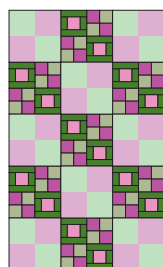

SIZE OPTIONS: Floragraphix

From the Fall 2007 issue of *Fons & Porter's Easy Quilts*

Crib

Full/Queen

King

MORE SIZE OPTIONS

	Crib (27" x 45")	Full/Queen (81" x 90")	King (108" x 108")
Pieced Blocks	7	45	72
Plain Blocks	8	45	72
Setting	3 x 5 blocks	9 x 10 blocks	12 x 12 blocks
Bouquet print	¾ yard	3½ yards	5 yards
Rose print	⅛ yard	⅝ yard	⅞ yard
Green print	⅜ yard	1¼ yards	2¾ yards
Sage print	¼ yard	1⅛ yards	1¾ yards
Magenta print	¼ yard	1⅛ yards	1¾ yards
Binding	⅜ yard	⅝ yard	¾ yard
Backing Fabric	1⅜ yards	7¼ yards	9½ yards
Batting	Crib-size	Queen-size	King-size