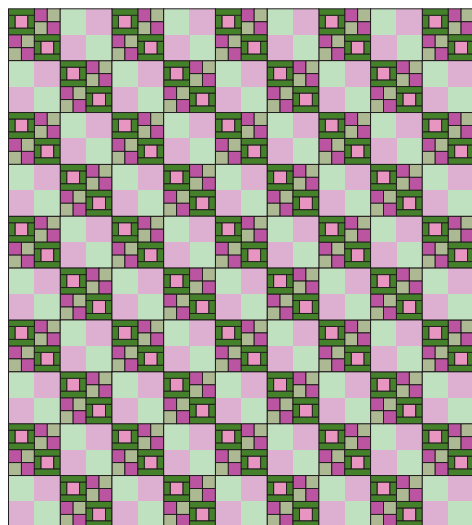

SIZE OPTIONS: Floragraphix

From the Fall 2007 issue of *Fons & Porter's Easy Quilts*

Crib

Full/Queen

King

MORE SIZE OPTIONS

	Crib (27" x 45")	Full/Queen (81" x 90")	King (108" x 108")
Pieced Blocks	7	45	72
Plain Blocks	8	45	72
Setting	3 x 5 blocks	9 x 10 blocks	12 x 12 blocks
Bouquet print	¾ yard	3½ yards	5 yards
Rose print	⅛ yard	⅝ yard	⅞ yard
Green print	⅜ yard	1¼ yards	2¾ yards
Sage print	¼ yard	1⅛ yards	1¾ yards
Magenta print	¼ yard	1⅛ yards	1¾ yards
Binding	⅜ yard	⅝ yard	¾ yard
Backing Fabric	1⅜ yards	7¼ yards	9½ yards
Batting	Crib-size	Queen-size	King-size