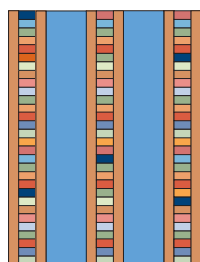

SIZE OPTIONS: Flip a Coin

From the Fall 2007 issue of *Fons & Porter's Easy Quilts*

Crib

Queen

King

MORE SIZE OPTIONS

	Crib (33½" x 45")	Queen (87½" x 99")	King (101" x 105")
Strippy Rows	3	7	8
"Coins" in each row	30	66	70
Floral Rows	2	6	7
Fat Eighths	5	24	28
Stripe	½ yard	2¼ yards	2¾ yards
Blue floral	¾ yard	3⅜ yards	4 yards
<i>(cut strips crosswise and piece)</i>			
Binding	⅜ yard	¾ yard	¾ yard
Backing Fabric	1½ yards	7⅞ yards	9 yards
Batting	Crib-size	Queen-size	King-size

Materials