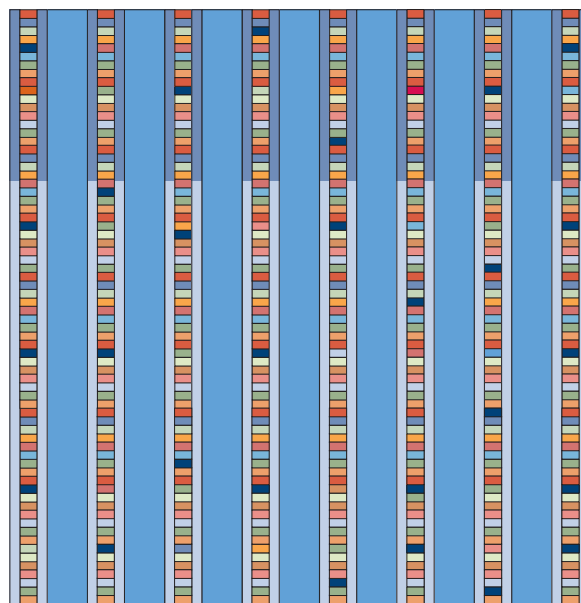

SIZE OPTIONS: Flip a Coin

From the Fall 2007 issue of *Fons & Porter's Easy Quilts*

Crib

Queen

King

MORE SIZE OPTIONS

	Crib (33½" x 45")	Queen (87½" x 99")	King (101" x 105")
Strippy Rows	3	7	8
"Coins" in each row	30	66	70
Floral Rows	2	6	7
Fat Eighths	5	24	28
Stripe	½ yard	2¼ yards	2¾ yards
Blue floral	¾ yard	3⅜ yards	4 yards
<i>(cut strips crosswise and piece)</i>			
Binding	⅜ yard	¾ yard	¾ yard
Backing Fabric	1½ yards	7⅞ yards	9 yards
Batting	Crib-size	Queen-size	King-size

Materials