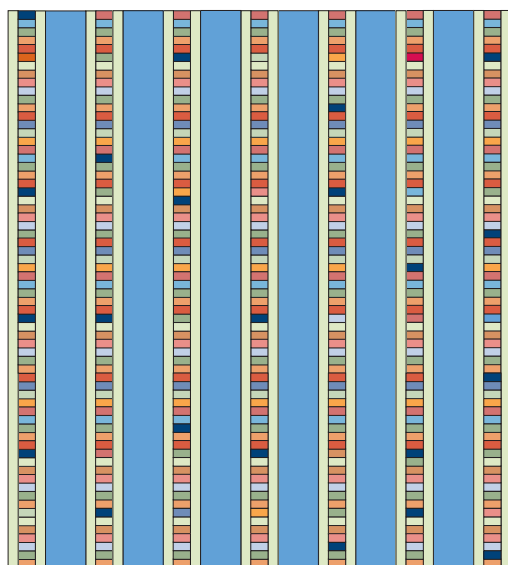

SIZE OPTIONS: Flip a Coin

From the Fall 2007 issue of *Fons & Porter's Easy Quilts*

Crib

Queen

King

MORE SIZE OPTIONS

	Crib (33½" x 45")	Queen (87½" x 99")	King (101" x 105")
Strippy Rows	3	7	8
"Coins" in each row	30	66	70
Floral Rows	2	6	7
Fat Eighths	5	24	28
Stripe	½ yard	2¼ yards	2¾ yards
Blue floral	¾ yard	3⅜ yards	4 yards
<i>(cut strips crosswise and piece)</i>			
Binding	⅜ yard	¾ yard	¾ yard
Backing Fabric	1½ yards	7⅞ yards	9 yards
Batting	Crib-size	Queen-size	King-size

Materials