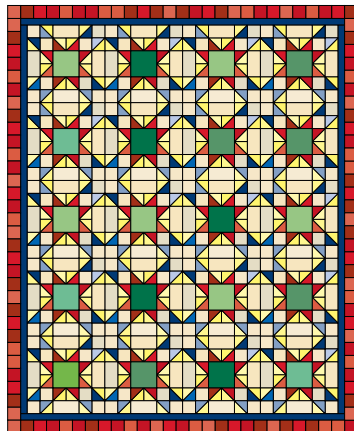

SIZE OPTION: Primarily Stars

From the Summer 2009 issue of *Fons & Porter's Easy Quilts*

Crib

Full

Queen

SIZE OPTIONS

	Crib (45" x 45")	Full (81" x 99")	Queen (99" x 117")
Blocks	4	20	30
Setting	2 x 2	4 x 5	5 x 6
Green Prints	4 fat eighths	5 fat quarters	8 fat quarters
Red Prints	4 fat quarters	12 fat quarters	15 fat quarters
Blue Prints	2 fat eighths	5 fat quarters	8 fat quarters
Yellow Prints	2 fat quarters	10 fat quarters	15 fat quarters
Tan Prints	4 fat quarters	14 fat quarters	20 fat quarters
Blue Print	3/8 yard	3/8 yard	3/4 yard
Red Print	1/2 yard	3/4 yard	1 yard
Backing Fabric	1 1/2 yards	7 1/2 yards	6 yards
Batting	Twin-size	Queen-size	King-size