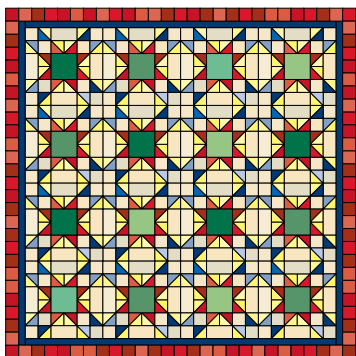

SIZE OPTION: Primarily Stars

From the Summer 2009 issue of *Fons & Porter's Easy Quilts*

Crib

Full

Queen

SIZE OPTIONS

	Crib (45" x 45")	Full (81" x 99")	Queen (99" x 117")
Blocks	4	20	30
Setting	2 x 2	4 x 5	5 x 6
Green Prints	4 fat eighths	5 fat quarters	8 fat quarters
Red Prints	4 fat quarters	12 fat quarters	15 fat quarters
Blue Prints	2 fat eighths	5 fat quarters	8 fat quarters
Yellow Prints	2 fat quarters	10 fat quarters	15 fat quarters
Tan Prints	4 fat quarters	14 fat quarters	20 fat quarters
Blue Print	3/8 yard	3/8 yard	3/4 yard
Red Print	1/2 yard	3/4 yard	1 yard
Backing Fabric	1 1/2 yards	7 1/2 yards	6 yards
Batting	Twin-size	Queen-size	King-size