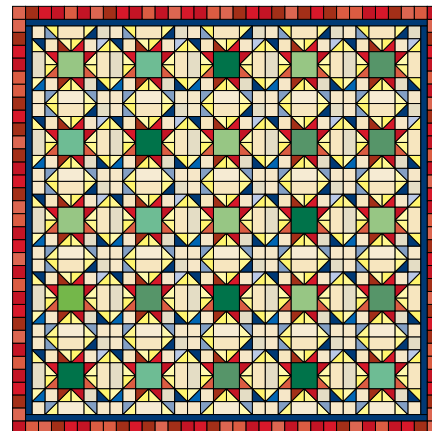

SIZE OPTION: Primarily Stars

From the Summer 2009 issue of *Fons & Porter's Easy Quilts*

Crib

Full

Queen

SIZE OPTIONS

	Crib (45" x 45")	Full (81" x 99")	Queen (99" x 117")
Blocks	4	20	30
Setting	2 x 2	4 x 5	5 x 6
Green Prints	4 fat eighths	5 fat quarters	8 fat quarters
Red Prints	4 fat quarters	12 fat quarters	15 fat quarters
Blue Prints	2 fat eighths	5 fat quarters	8 fat quarters
Yellow Prints	2 fat quarters	10 fat quarters	15 fat quarters
Tan Prints	4 fat quarters	14 fat quarters	20 fat quarters
Blue Print	3/8 yard	3/8 yard	3/4 yard
Red Print	1/2 yard	3/4 yard	1 yard
Backing Fabric	1 1/2 yards	7 1/2 yards	6 yards
Batting	Twin-size	Queen-size	King-size