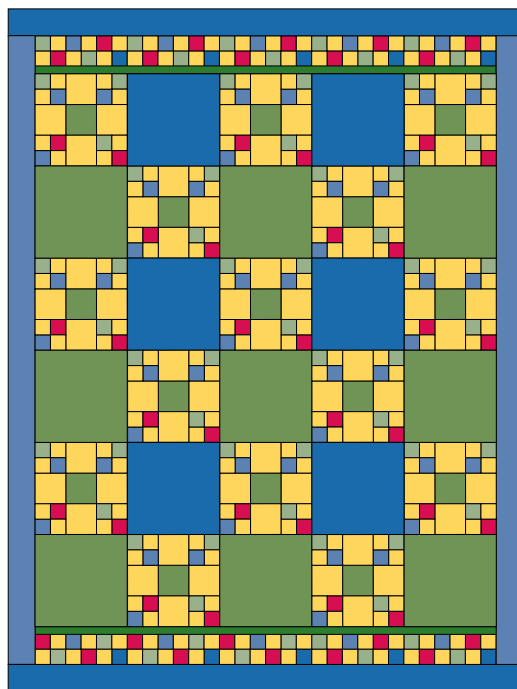

SIZE OPTION: ABC Pals

From the Spring 2009 issue of *Fons & Porter's Easy Quilts*

Twin

SIZE OPTION

Twin (67" x 89")

Materials

Blocks	15
Setting	5 x 6
ABC Panel	3 yards
Yellow Print	2 yards
Green Print	$\frac{3}{8}$ yard
Red Print	$\frac{3}{8}$ yard
Blue Print	$\frac{3}{8}$ yard
Green Stripe	1 yard
Dark Green Print	$\frac{3}{8}$ yard
Dark Blue Print	$\frac{1}{2}$ yard
Backing Fabric	5½ yards
Batting	Full-size