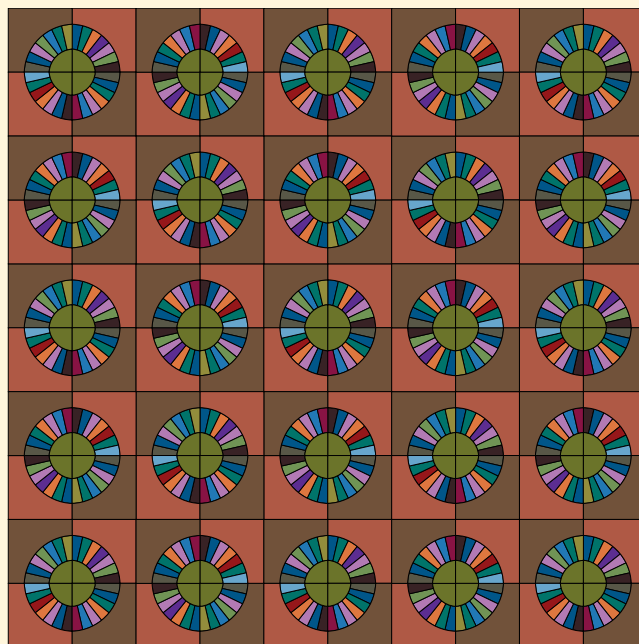

Size Options: Amish Buggy Wheels

From the November/December 2010 issue of *Fons & Porter's Love of Quilting*

Twin

Queen

Twin (72" x 90")

Queen (90" x 90")

Blocks

40 brown blocks

50 brown blocks

40 red blocks

50 red blocks

Setting

8 x 10

10 x 10

Assorted Prints

18 fat quarters

22 fat quarters

Green Print

1 yard

1¼ yards

Brown Print

3½ yards

4¼ yards

Red Print

2⅞ yards

3¾ yards

Backing Fabric

5½ yards

8¼ yards

Batting

Full-size

King-size