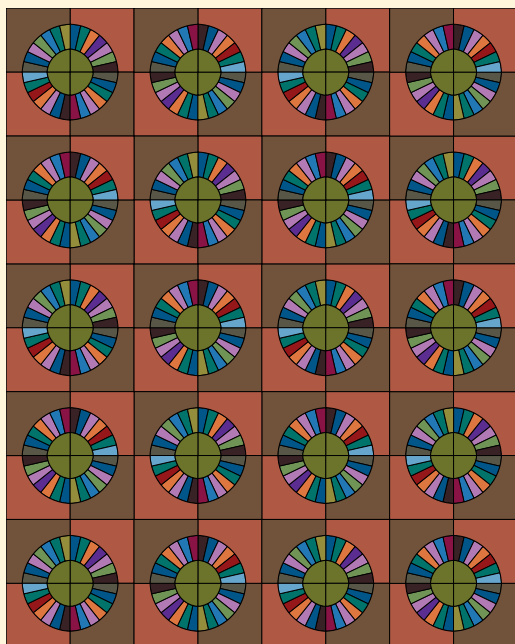

Size Options: Amish Buggy Wheels

From the November/December 2010 issue of *Fons & Porter's Love of Quilting*

Twin

Queen

Twin (72" x 90")

Queen (90" x 90")

Blocks

40 brown blocks

50 brown blocks

40 red blocks

50 red blocks

Setting

8 x 10

10 x 10

Assorted Prints

18 fat quarters

22 fat quarters

Green Print

1 yard

1¼ yards

Brown Print

3½ yards

4¼ yards

Red Print

2⅞ yards

3¾ yards

Backing Fabric

5½ yards

8¼ yards

Batting

Full-size

King-size